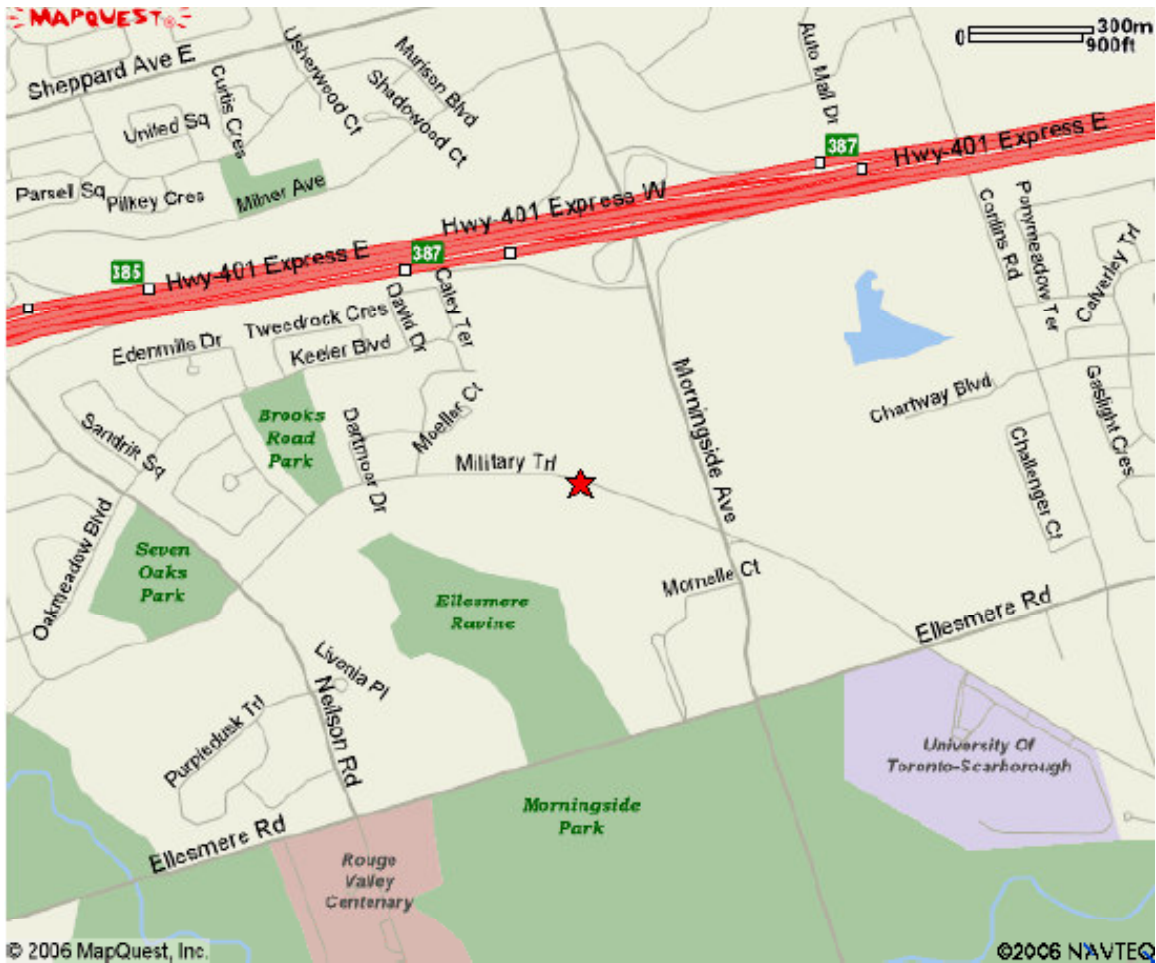

**Professional Engineers Curling League
EAST DIVISION plays at:**

Tam Heather Curling & Tennis Club

730 Military Trail, Toronto, Ontario M1E4P7
(416) 284-9251

**Professional Engineers Curling League
WEST DIVISION plays at:**

Brampton Curling Club

46 McMurphy Avenue South, Brampton, Ontario L6Y1Y4
(905) 451-4015